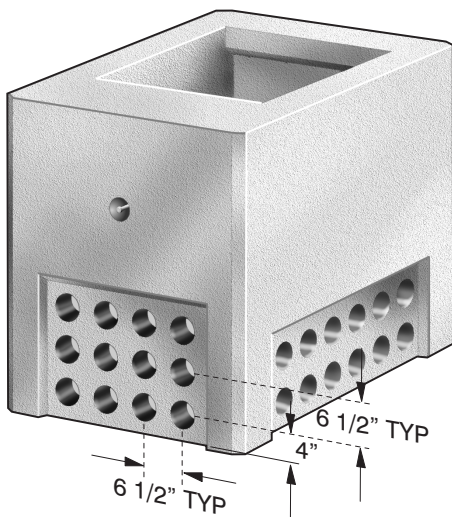

2364 Haines Rd., Unit 20-21 Mississauga, Ontario Canada

Duct Terminator

Stepcon Duct Terminators are made of high impact ABS plastic. These snap-fit buildable couplers can be configured in your required terminator patterns. Quick connection, time saving installation, of all types of standard duct.

Application

Duct Terminator

Duct Terminator

MODEL NO.	DESCRIPTION	CENTERS	WALL DEPTH	DUCT	STD. PACK
5600	ABS Snap-Fit Terminator	6 1/2"	6"	4"	500