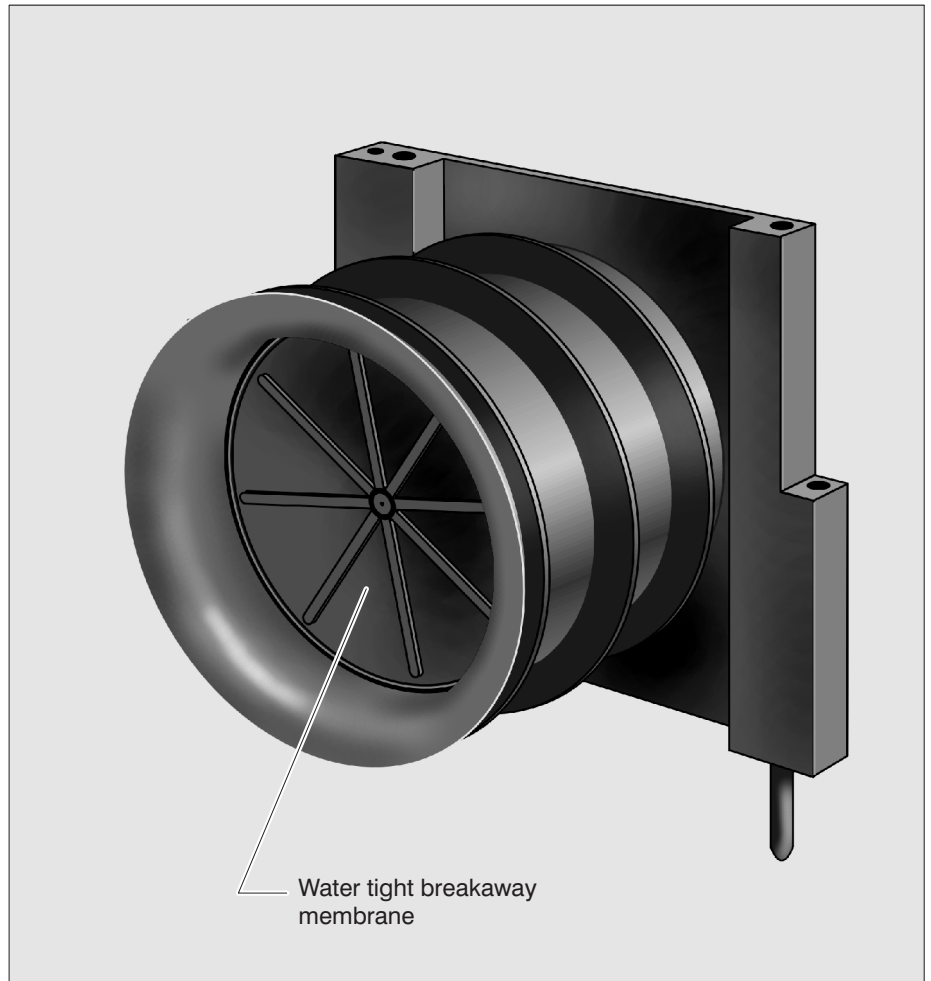

2364 Haines Rd., Unit 20-21 Mississauga, Ontario Canada

Duct Terminator

Stepcon Duct Terminators are made of high impact ABS plastic. These snap-fit buildable couplers can be configured in your required terminator patterns. Quick connection, time saving installation, of all types of standard duct.

Application

Duct Terminator

Duct Terminator

MODEL NO.	DESCRIPTION	CENTERS	WALL DEPTH	DUCT	STD. PACK
5600	ABS Snap-Fit Terminator	6 1/2"	6"	4"	500