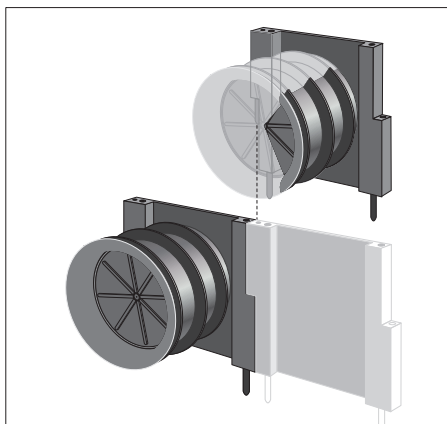

2364 Haines Rd., Unit 20-21 Mississauga, Ontario Canada

Duct Terminator

Stepcon Duct Terminators are made of high impact ABS plastic. These snap-fit buildable couplers can be configured in your required terminator patterns. Quick connection, time saving installation, of all types of standard duct.

Application

Duct Terminator

Duct Terminator

MODEL NO.	DESCRIPTION	CENTERS	WALL DEPTH	DUCT	STD. PACK
5600	ABS Snap-Fit Terminator	6 1/2"	6"	4"	500